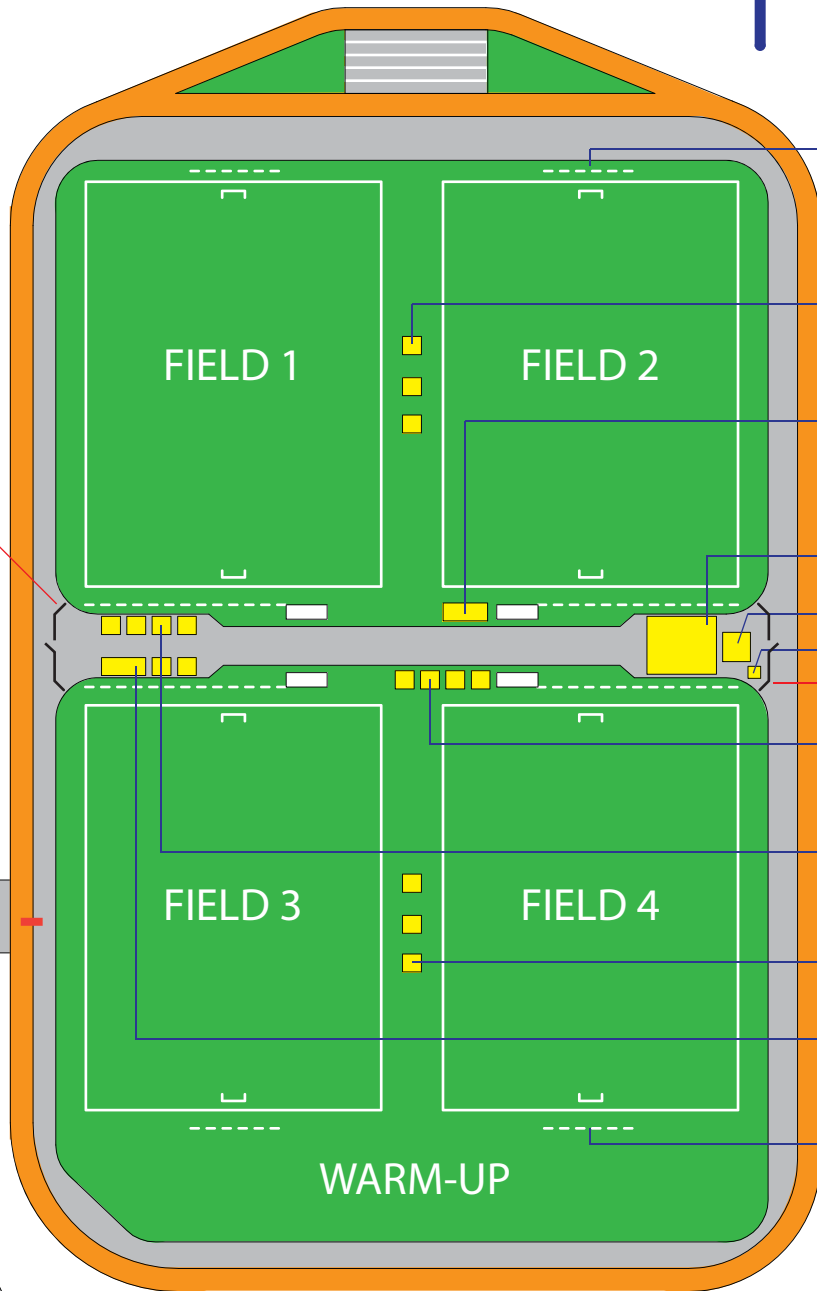

BRIDGEWAY STREET

8-FEET FENCING BEHIND GOALS, TYPICAL

TENTS: SHADE / COOL AREA FOR PLAYERS

TENTS: (CENTRAL) OFFICIATING INFORMATION

TENTS: (EAST) SOCIAL AREA

DJ / STAGE

STORAGE

SECURITY FENCE STAFF ONLY ACCESS

TENTS: (CENTRAL) MASSAGE FIRST AID CHIROPRACTOR SPORTS MED.

TENTS: (WEST) PARTNERS VENDORS SPONSORS

TENTS: SHADE / COOL AREA FOR PLAYERS

KITCHEN BAR

8-FEET FENCING BEHIND GOALS, TYPICAL

CASSIAR CONNECTOR

SECURITY FENCE PUBLIC ACCESS

CHANGE ROOMS

PNE
←

EMERGENCY ACCESS

PARKING (75 STALLS)

EAST HASTINGS STREET